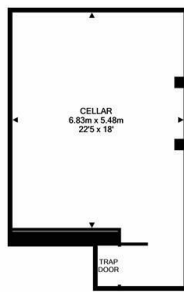

Viewings strictly through the selling agents:

Miles Estate Agents

2 Piffin Lane, Bishops Lydeard, Taunton,

Somerset, TA4 3AS

Tel: 01823 470 500

lydeard@milesestateagents.co.uk

www.milesestateagents.co.uk