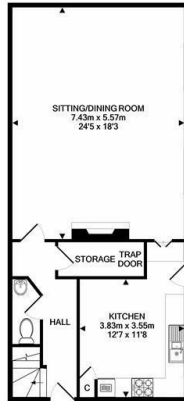

Viewings strictly through the selling agents:

Miles Estate Agents

2 Piffin Lane, Bishops Lydeard, Taunton,

Somerset, TA4 3AS

Tel: 01823 470 500

lydeard@milesestateagents.co.uk

www.milesestateagents.co.uk