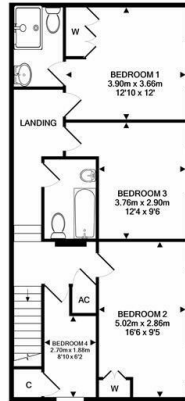

Viewings strictly through the selling agents:

Miles Estate Agents

2 Piffin Lane, Bishops Lydeard, Taunton,

Somerset, TA4 3AS

Tel: 01823 470 500

lydeard@milesestateagents.co.uk

www.milesestateagents.co.uk